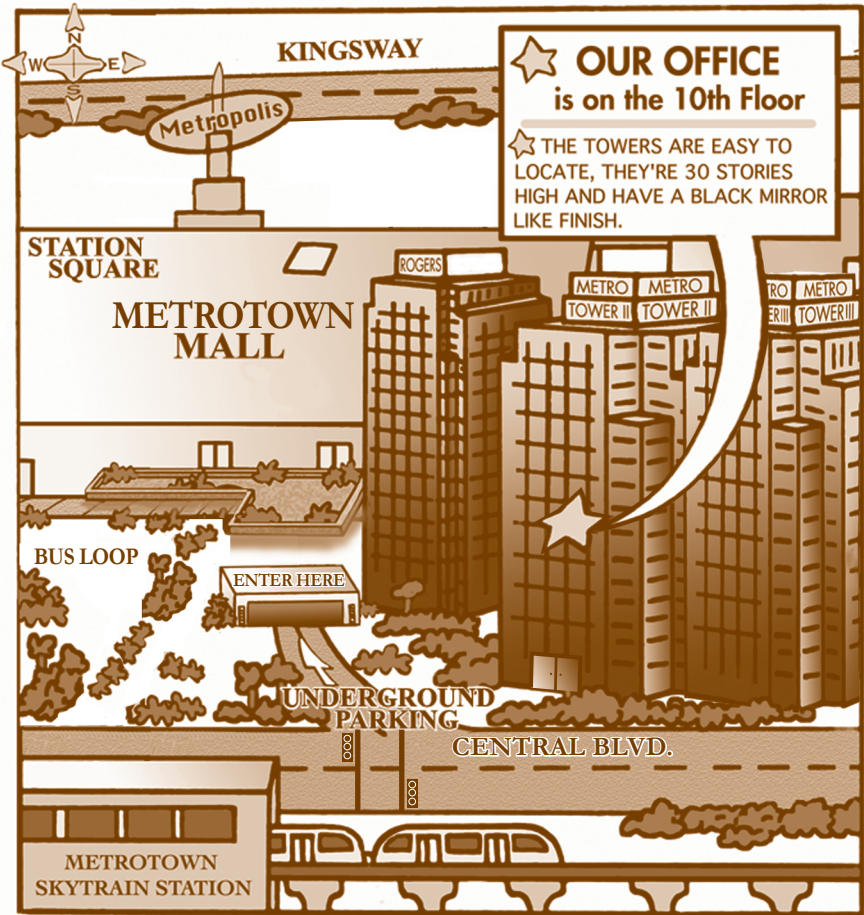

Dr. Silke Gumplinger, Inc.

General Dentist: PhD, BDS, DMD

Dr. Robin Wintermute Dental Inc.

Certified Specialist in Periodontics, DDS, MSc, Dip. Perio.

Suite #1010, Metrotower II, 4720 Kingsway, Burnaby, B.C. V5H 4N2

Tel | 604.439.7874 Fax | 604.439.0883

"Let our caring team put your surgical patients at ease"

www.gumplinger.ca

★ **OUR OFFICE**
is on the 10th Floor

★ THE TOWERS ARE EASY TO LOCATE, THEY'RE 30 STORIES HIGH AND HAVE A BLACK MIRROR LIKE FINISH.

PLEASE BRING X-RAYS, PHN, AND DENTAL INSURANCE INFORMATION

Enter the parking lot from **Central Boulevard** and keep in the right hand lane as you go underground. Park near **Metrotower II** sign. Take the parking elevator up to the lobby and then the regular elevator up to the **10th floor of Tower II. Do Not** park on Kingsway – use **Central Boulevard** only. Use these directions, not your GPS.